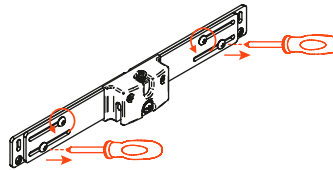

Adjustable for various door widths: