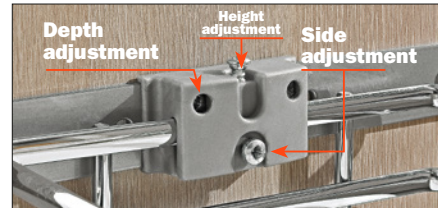

### Product features:

- Bottom mount or side mount.
- Full extension (500 mm).
- Soft close.
- Easy installation with only 4 screws.
- The adjustable door mount bracket allows to be used on various door widths; particularly 5-piece doors.

#### Features:

The adjustable door mount bracket allows to be used on various door widths; particularly 5-piece doors. Patented system; 3 way adjustability for alignment of the cabinet door: height (+/-2mm), Side (+/-3mm) and depth (+/-4mm), easy installation with only two screws; suitable for standard style doors and five piece doors as well. Use a #2 pozi driver to adjust.