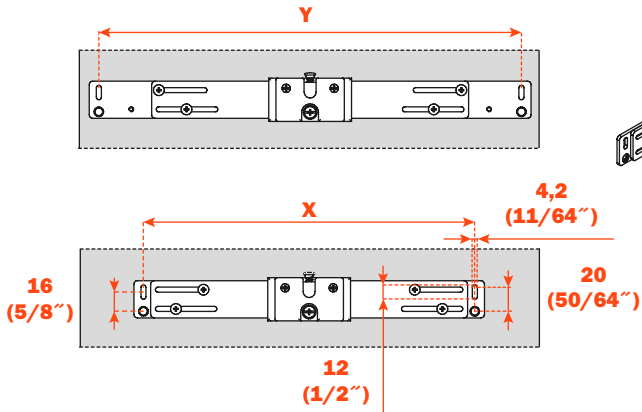

Adjustable for various door widths: